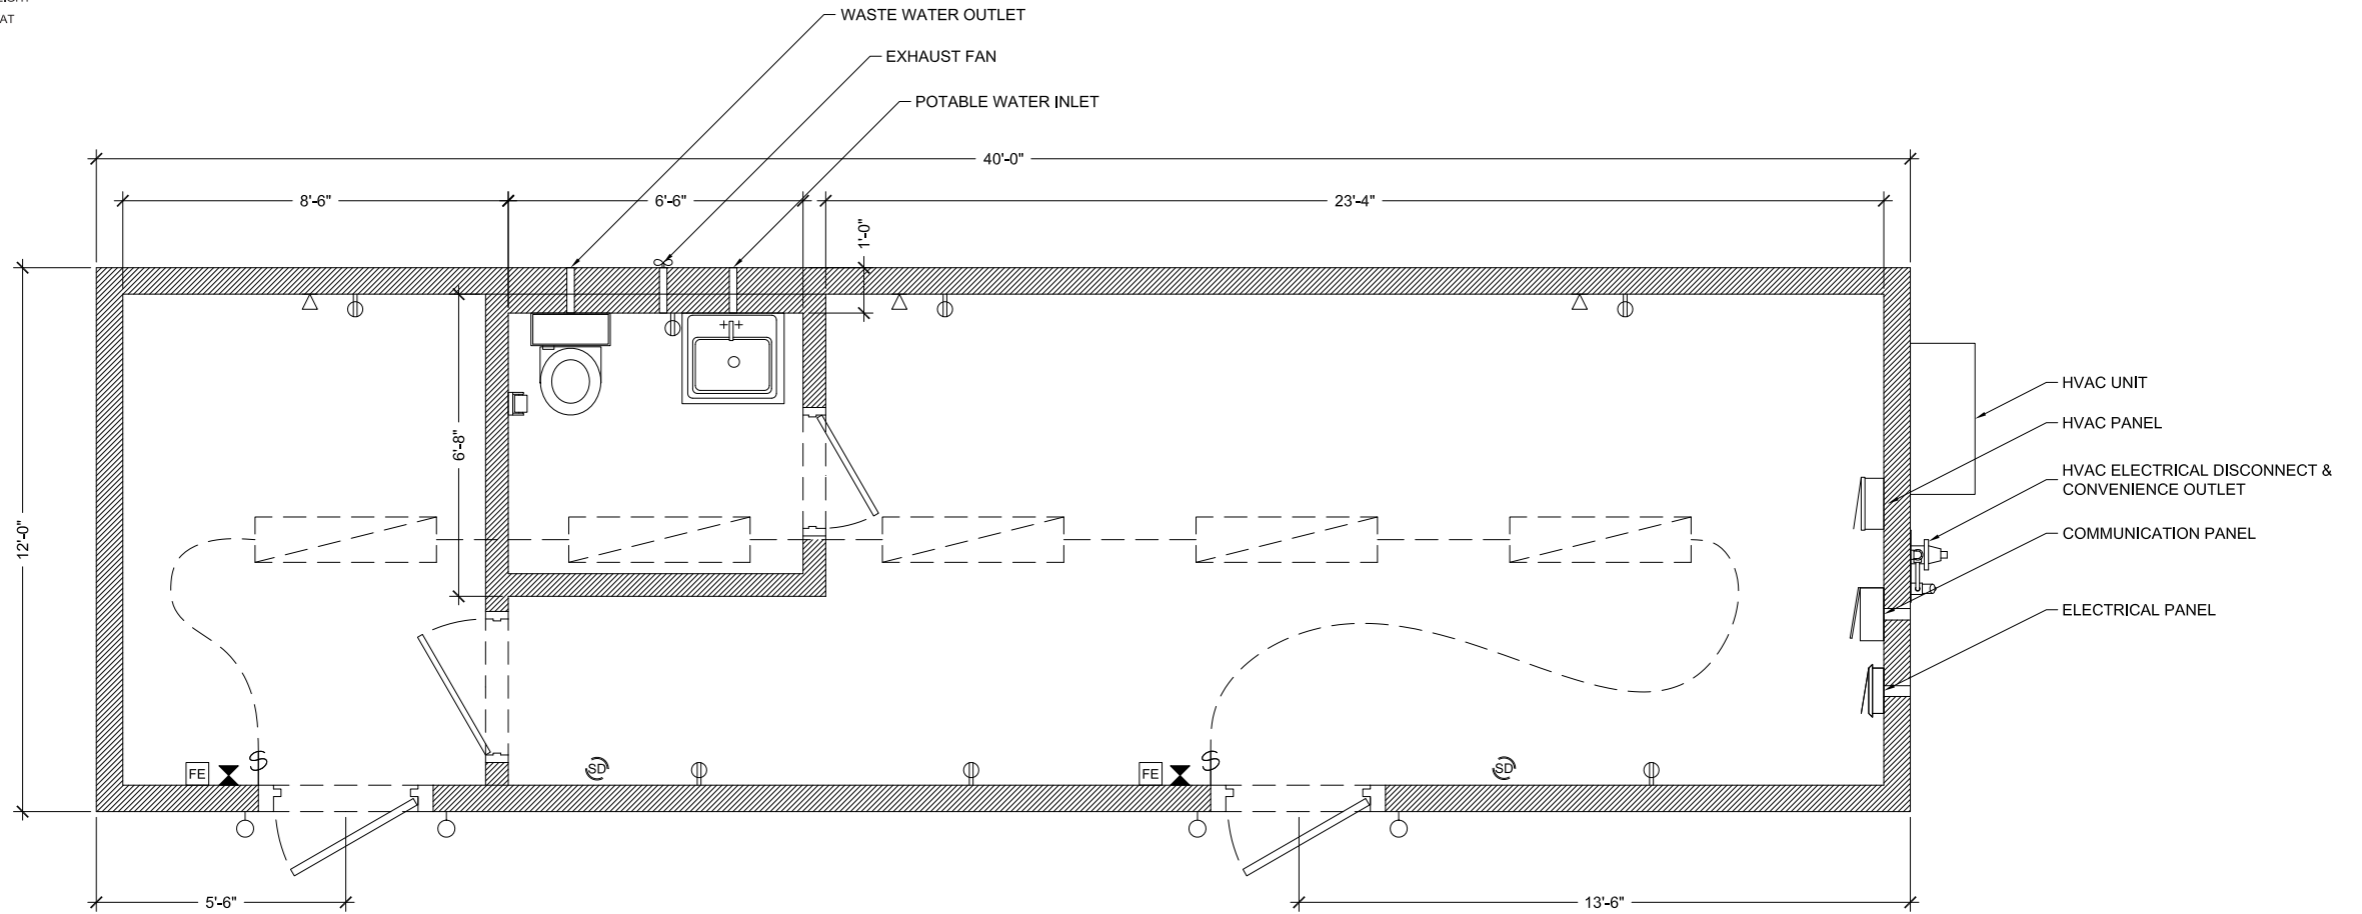

SYMBOLS

-  SECTIONAL BUILDING CONNECTION POST
-  FLORESCENT LIGHT
-  EXIT LIGHT / EMERGENCY LIGHT
-  SMOKE & CO2 DETECTOR
-  COMMUNICATIONS OUTLET
-  BREAKER PANEL
-  SENSOR- LIGHT OR GAS
-  FIRE EXTINGUISHER
-  ELECTRICAL OUTLET
-  ELECTRICAL SWITCH
-  EXTERIOR LIGHT
-  THERMOSTAT

LeaseFleet 12' x 40' Wall Restroom

855.REDGUARD
redguard.com