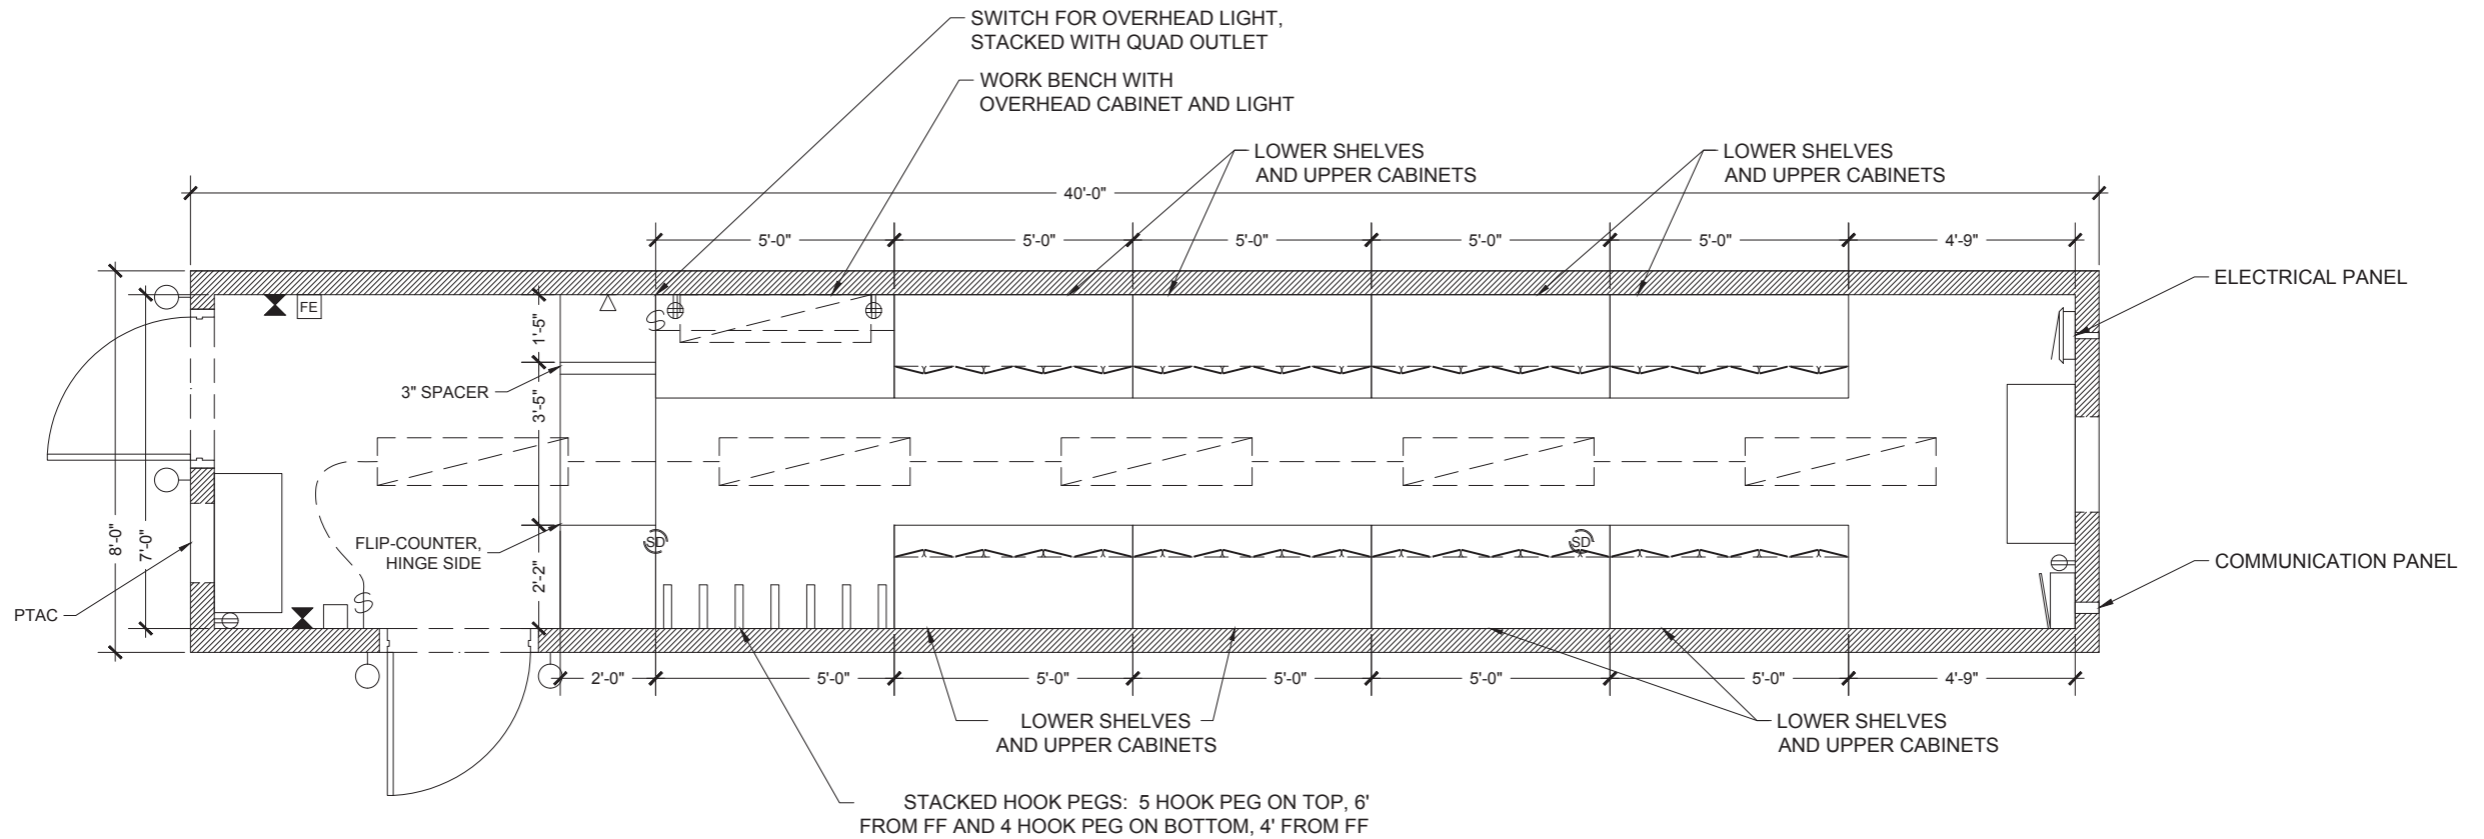

SYMBOLS

-  SECTIONAL BUILDING CONNECTION POST
-  FLORESCENT LIGHT
-  EXIT LIGHT / EMERGENCY LIGHT
-  SMOKE & CO2 DETECTOR
-  COMMUNICATIONS OUTLET
-  BREAKER PANEL
-  SENSOR- LIGHT OR GAS
-  FIRE EXTINGUISHER
-  ELECTRICAL OUTLET
-  ELECTRICAL SWITCH
-  EXTERIOR LIGHT
-  THERMOSTAT

LeaseFleet 8' x 40' Tool Crib

855.REDGUARD
redguard.com